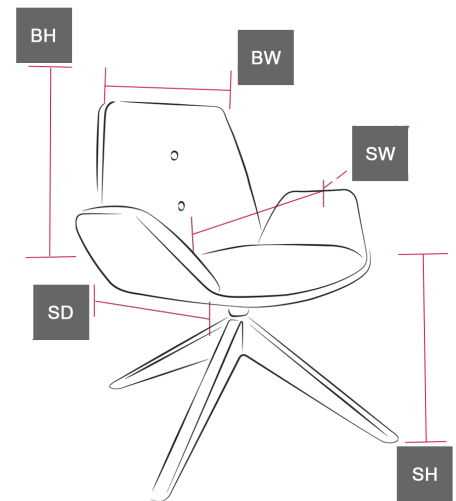

Relax Fully Upholstered High Back Lounge Chair with 4 Star Chrome Metal Flat Base

Features

- Fully Upholstered High Back Lounge Chair.
- Polyurethane Moulded Foam Carcass.
- 4 Star Chrome Metal Flat Base.

Dimensions

- SH) Seat Height: 430mm.
- SW) Seat Width: 570mm.
- SD) Seat Depth: 550mm.
- BH) Back Height: 570mm.
- OH) Overall Height: 1000mm.
- OW) Overall Width: 840mm.
- OD) Overall Depth: 840mm.

Standards