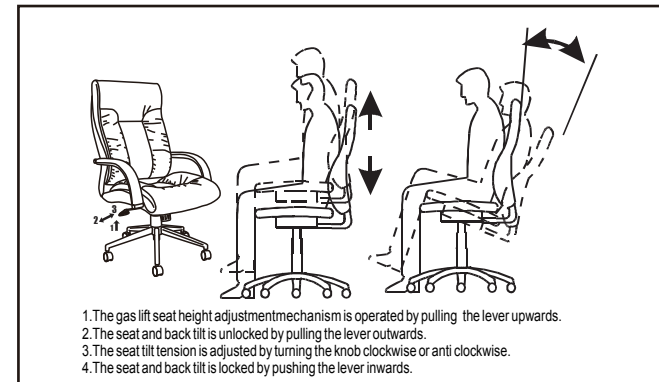

ASSEMBLY INSTRUCTIONS

Do not tighten bolts fully until you have completed assembly.
Please note the fixing screws are located in their fixing points if not found in the parts bag.
Should you require any assistance in assembling your goods please contact customer services on 0151 548 7111 between 9am/4:30pm.

dams  **DER300T1**

WARNING

- DO NOT STAND ON THIS CHAIR DO NOT USE THIS CHAIR AS STEP LADDER
- USE THIS PRODUCT ONLY FOR SEATING ONE PERSON AT A TIME
- DO NOT USE THIS CHAIR UNLESS ALL BOLTS, SCREWS AND KNOBS ARE FIRMLY SECURED
- AT LEAST EVERY 4 MONTHS CHECK ALL BOLTS, SCREWS AND KNOBS TO BE SURE THEY ARE TIGHT
- IF PARTS ARE MISSING, BROKEN, DAMAGED OR WORN, STOP USE OF THIS PRODUCT UNTIL REPAIRS ARE MADE USING FACTORY AUTHORISED PARTS
- FAILURE TO FOLLOW THESE WARNINGS COULD RESULT IN SERIOUS INJURY